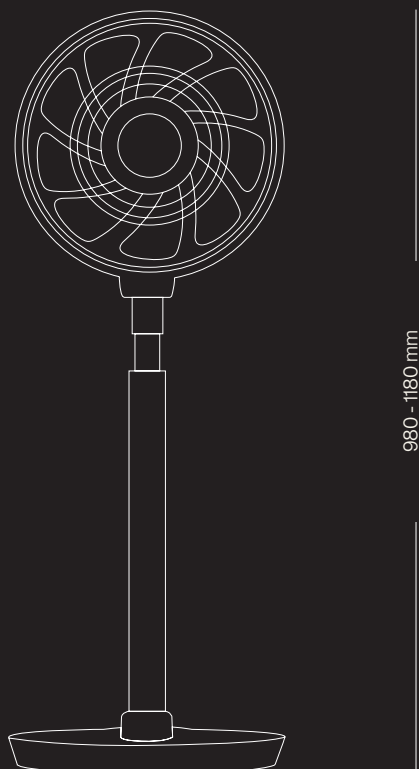

Wi-Fi App control

Product specifications	
Model	ELL Breeze High
Rated Voltage	220-240V/50Hz
Power (W)	25
Net weight/Gross weight (kg)	5.6/8.9
Product size w x d x h (mm)	345 x 345 x 980
	345 x 345 x 1180
Packaging size w x d x h (mm)	375 x 280 x 360

Features

- Wi-Fi App control
- Super silent
- DC motor: 25W
- 8 speeds settings
- 8 hour timer
- Auto left and right 60° oscillation
- Auto up and down 60° oscillation
- Remote control
- Height adjustable

It is also an elegant addition to the decor with its anthracite grey colour and a simple modern leather strap, making it easy to move.

ELL Breeze High can be easily and quickly adjusted in height with a built-in telescopic pole, allowing you to adjust the height from 98 cm to 118 cm.